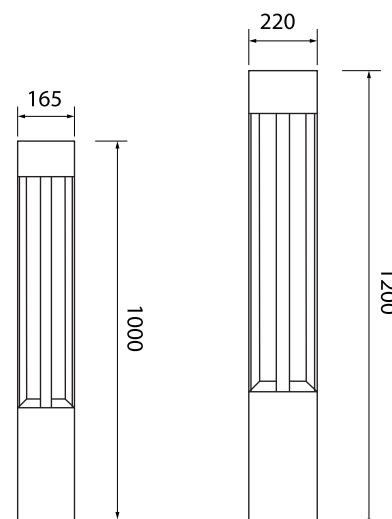

Aluminium Die-Cast

Types

Surface

Single Line Diagram

CRI \geq 80/90

ZENO-R BOLLARD

Product Order Code	System Power	Dimensions
1863	12W	Dia=165mm H=1000mm
1864	24W	Dia=220mm H=1200mm

Order Options

Dali-Dimmable

Mounting Type

Surface

Material Colour

Grey